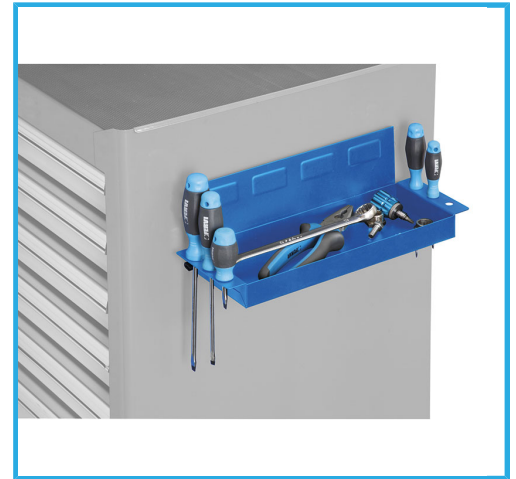

MADE OF PAINTED STEEL, TO ORGANIZE THE BEST WORKING PLACE.

Dimensions	360 x 130 x 110h mm
Drawer dimensions	305 x 115 x 30h mm
Holes	6 x \varnothing 10 mm
Capacity	3.18 kg
Steel thickness	1 mm
Gross weight	1,00 kg
EAN Code	8012667285296

Box

Steel