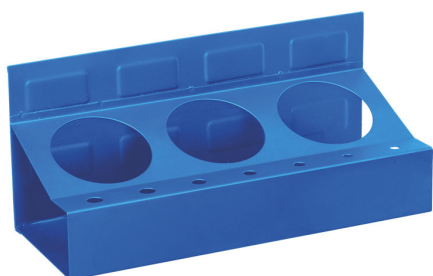

ART. 0466/SC
3 HOLE MAGNETIC SPRAY CANS AND 7 SCREWDRIVERS
HOLDER

MADE OF PAINTED STEEL, TO ORGANIZE THE BEST WORKING PLACE.

Overall dimensions

130 x 300 x 130h mm

Holes

3 x \varnothing 75 mm; 2 x \varnothing 12 mm; 1 x \varnothing 11 mm;
1 x \varnothing 10 mm; 1 x \varnothing 9 mm; 2 x \varnothing 7,5 mm

Capacity

1,19 kg

Steel thickness

0,8 mm

Gross weight

1,41 kg

Packaging dimensions

310x140x140 h mm