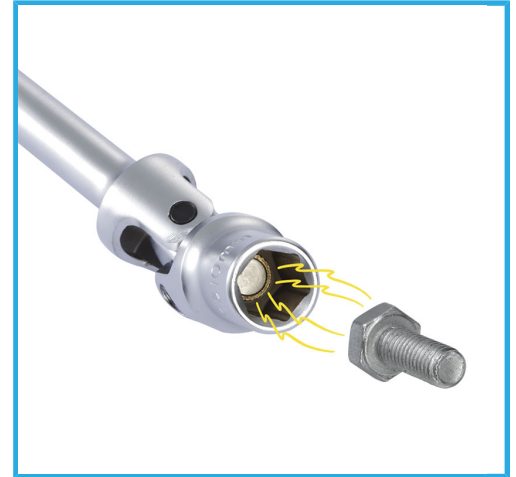

**ART. C395/15**  
**T HANDLE MAGNETIC SWIVEL HEX SOCKET**

<b>Size</b>	15 mm
<b>Length</b>	500 mm
<b>Gross weight</b>	0,52 kg
<b>EAN Code</b>	8012667285166

Chromed

-