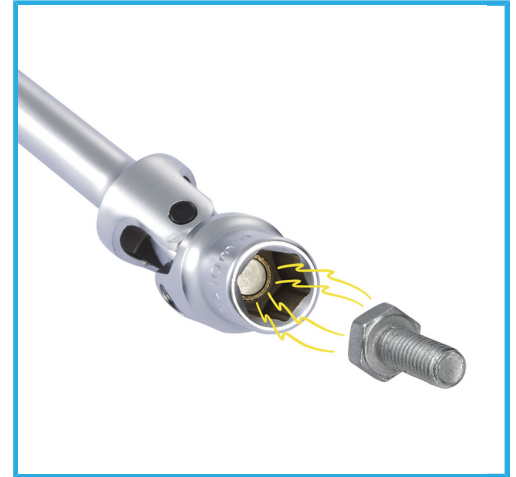

ART. C395/18
T HANDLE MAGNETIC SWIVEL HEX SOCKET

Size	18 mm
Length	500 mm
Gross weight	0,52 kg
EAN Code	8012667285197

Chromed

-