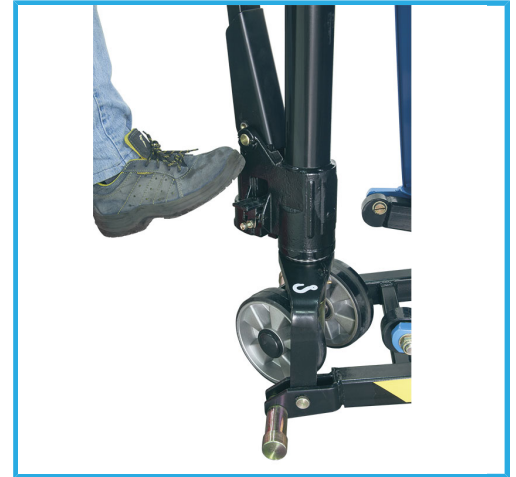

SCISSORS.

Capacity	1000 kg
Fork height	85 - 800 mm
Fork dimensions	1170 x 540 mm
Tire	Polyurethane
Front wheel	Single
Net weight	117 kg
Gross weight	117,50 kg
EAN Code	8012667284022