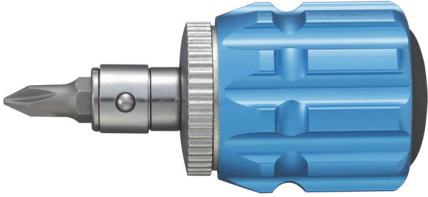

WITH ONE BIT, TO USE FOR TIGHT AND LOOSE IN REDUCED SPACE.

Dimensions

ø 29 x 60 mm

Gross weight

0,08 kg

EAN Code

8012667285395

Hangable

Cr-V -

Satin

72 teeth

1/4"