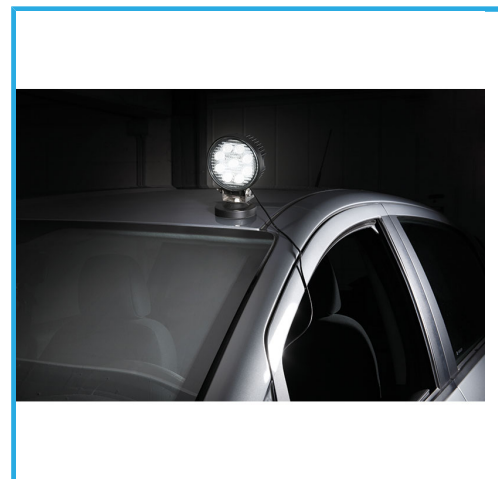

12V AND 24V 27W, TO FIT ON CARS, OFFROADS, CAMPERS, BOATS, AGRICULTURAL MACHINES AND EARTHMOVING MACHINES, WITH 3 A FUSE AND CAR..

|                                   |                                 |
|-----------------------------------|---------------------------------|
| <b>Power</b>                      | DC 9 - 32 V (12 V, 24 V) 27 W   |
| <b>LED number</b>                 | 9 x 3 W                         |
| <b>Luminous flux</b>              | 1890 lm                         |
| <b>Color temperature</b>          | 6000 K                          |
| <b>Lighting distance</b>          | 5 m - 85 lux; 15,5 m - 10 lux m |
| <b>Cable length</b>               | 2 m                             |
| <b>Projector size</b>             | ø 116 mm                        |
| <b>Base dimensions</b>            | ø 86,50 mm                      |
| <b>Back holes center distance</b> | 87 x 28 mm M6 mm                |
| <b>Overall dimensions</b>         | 116 x 86,50 x 165 mm            |
| <b>Gross weight</b>               | 1,22 kg                         |
| <b>EAN Code</b>                   | 8012667285432                   |

Box