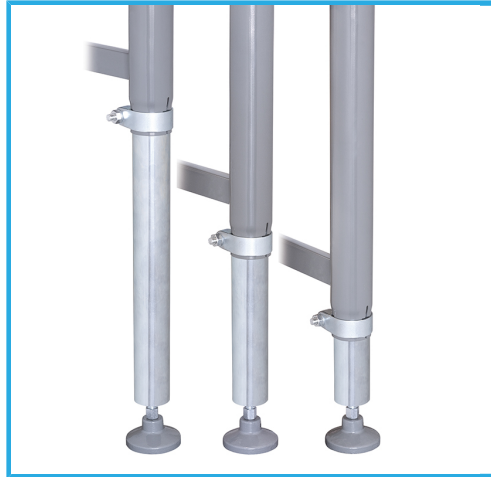

WITH INDEPENDENT HEIGHT ADJUSTMENT FEET.

Dimensions	1000 x 460 mm
Rollers distance	260 mm
Roller dimensions	Ø 60 x 360 mm M12
Height	580 / 1030 mm
Maximum capacity	400 kg
Net weight	23 kg
Gross weight	25,00 kg
EAN Code	8012667289393