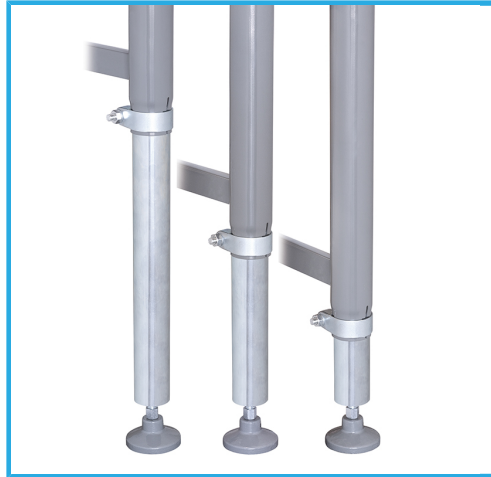

WITH INDEPENDENT HEIGHT ADJUSTMENT FEET.

<b>Dimensions</b>	2000 x 450 mm
<b>Rollers distance</b>	250 mm
<b>Roller dimensions</b>	Ø 60 x 360 mm M12
<b>Height</b>	590 / 1050 mm
<b>Maximum capacity</b>	400 kg
<b>Net weight</b>	37 kg
<b>Gross weight</b>	39,00 kg
<b>EAN Code</b>	8012667289409