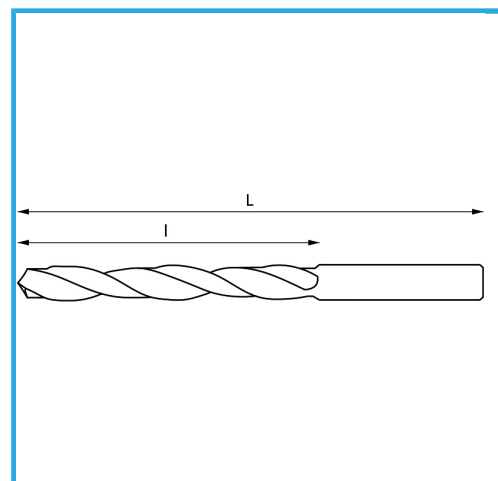

ROLLED, RIGHT HAND, SHORT LENGTH, BLACK FINISH.

∅	6,00 mm
L	66 mm
l	28 mm
Pack	10
Gross weight	0,01 kg
EAN Code	8012667294397

Box

118°

HV=700-740

~5xD

1897/N

-