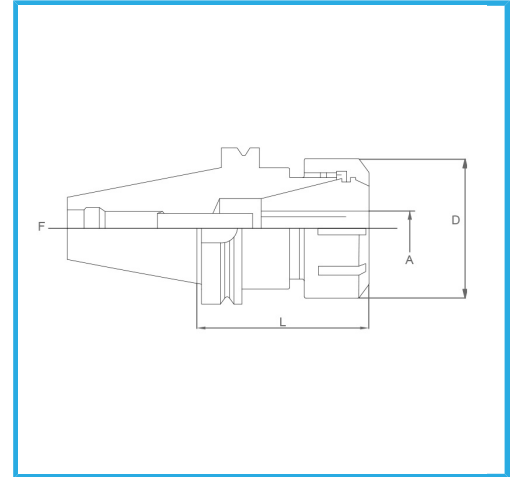

MAS-403 BT, FOR MOUNTING TOOLS WITH CYLINDRICAL SHANK ON DIN 6499 (ER) COLLETS. SUPPLIED WITH LOCKING FERRULE. BALANCING 12.000...

Collets	ER 25
A	2 / 16 mm
D	42 mm
L	100 mm
F	M 16
Gross weight	1,11 kg
EAN Code	8012667293109