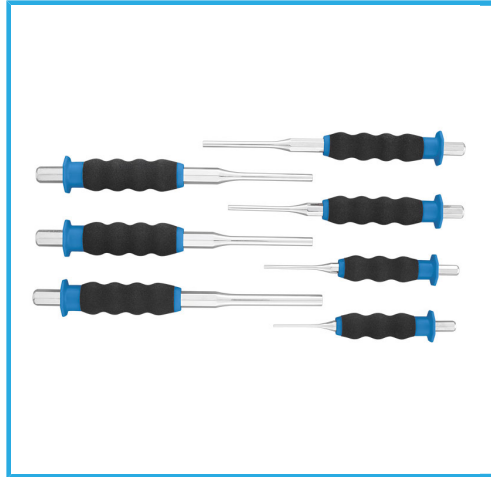

WITH OCTAGONAL BODY AND HAND GUARD.

Sizes

ø 2 - 3 - 4 - 5 - 6 - 7 - 8 mm

Gross weight

1,10 kg

EAN Code

8012667291075

Hangable

Cr-Mo

Chromed

7 Pcs